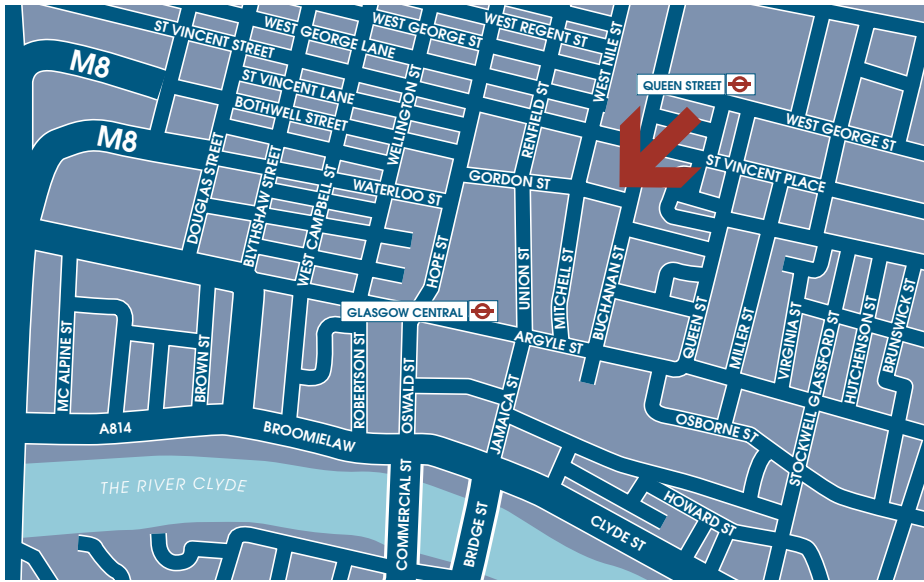

DIRECTIONS - GLASGOW

Glasgow

Tontine House
8 Gordon Street
Glasgow G1 3PL

tel: 0870 163 1100
fax: 0870 163 1101
email: info@sabio.co.uk
web: www.sabio.co.uk